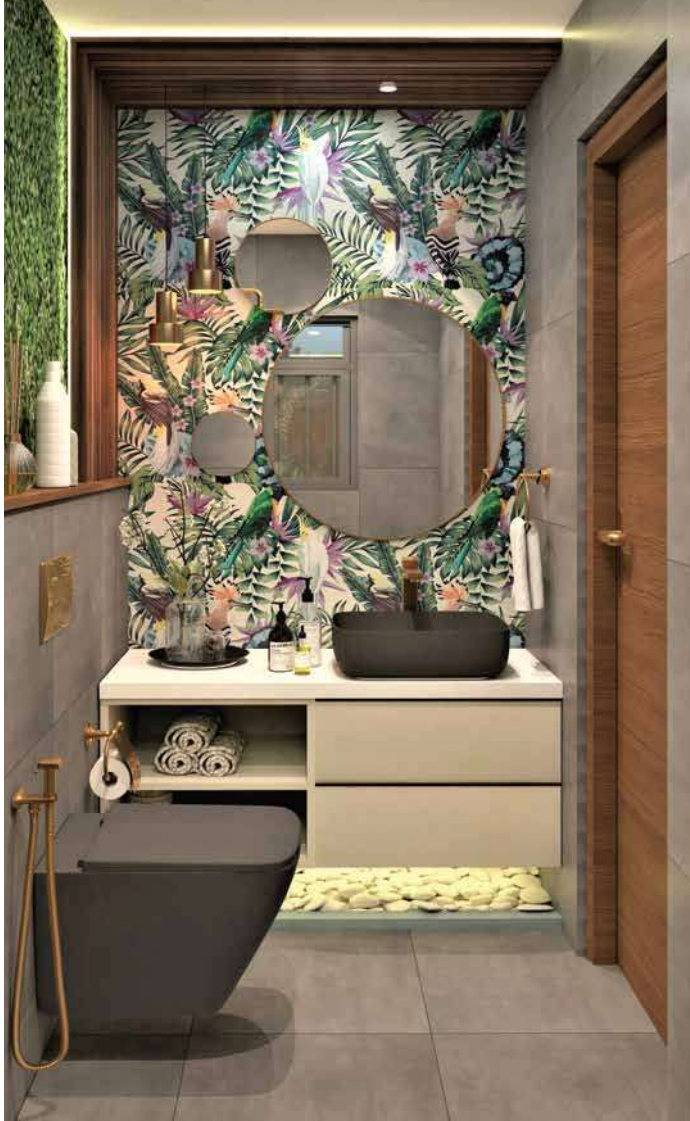

GDC232N
Health Faucet

TT-73-GRE
Table Top Rectangular Large
(610x345x110 mm)

WH-70-GRE
Wall Hung Rimless
(530x370x360 mm)

03/ Woodlands

This forest-themed bathroom uses enduring materials in the spirit of the Sanctuary theme. Tropical designer tiles adorn the vanity wall with an LED lit, pebble bed below the vanity, and wooden rafters to highlight its ceiling. An artificial vertical garden extends the natural feel while wooden plank tiles in a fishbone pattern emphasise the shower wall. The look is completed with gold faucets and beige sanitary ware from the Canvas range.

GDMYBM102
Single Lever Basin Mixer Extended

AC-706
Toilet Paper Holder

GDC232N
Health Faucet

BS-FG-01
French Gold Square Plate

GDBHRF101
9 inch DHS Round

GDSA105N
15 inch RFS /Arm Round

GDAC302
Towel Ring

GDMYDV111U
Diverter Upper HF Push

GDMYSP101
Plain Spout

TT-72-BLK
Table Top Rectangular
(500x400x135 mm)

WH-70-BLK
Wall Hung Rimless
(530x370x36 mm)

04/ *Forest Grove*

his intimate Sanctuary design uses close-to-nature colours and textures. Like natural slate stone tiles in the dry area as a highlighter, and leafy tiles to give the wet area a forest look.

The vanity is accented with wood-like elements while a seamless flooring is calmly inviting.

ARCHI
CONCRETE

ARTIFICIAL WALL
GARDEN

NATURAL
STONE BLOCK

VOGUE ROMANO
SIZE: 1200x600 MM

SLEEPER
WOOD

MABM103
Single Lever Basin Mixer with
Extended Body without Pop-Up
Waste System
(Length of Spout: 6.1 inches
Height of Aerator: 9.3 inches)