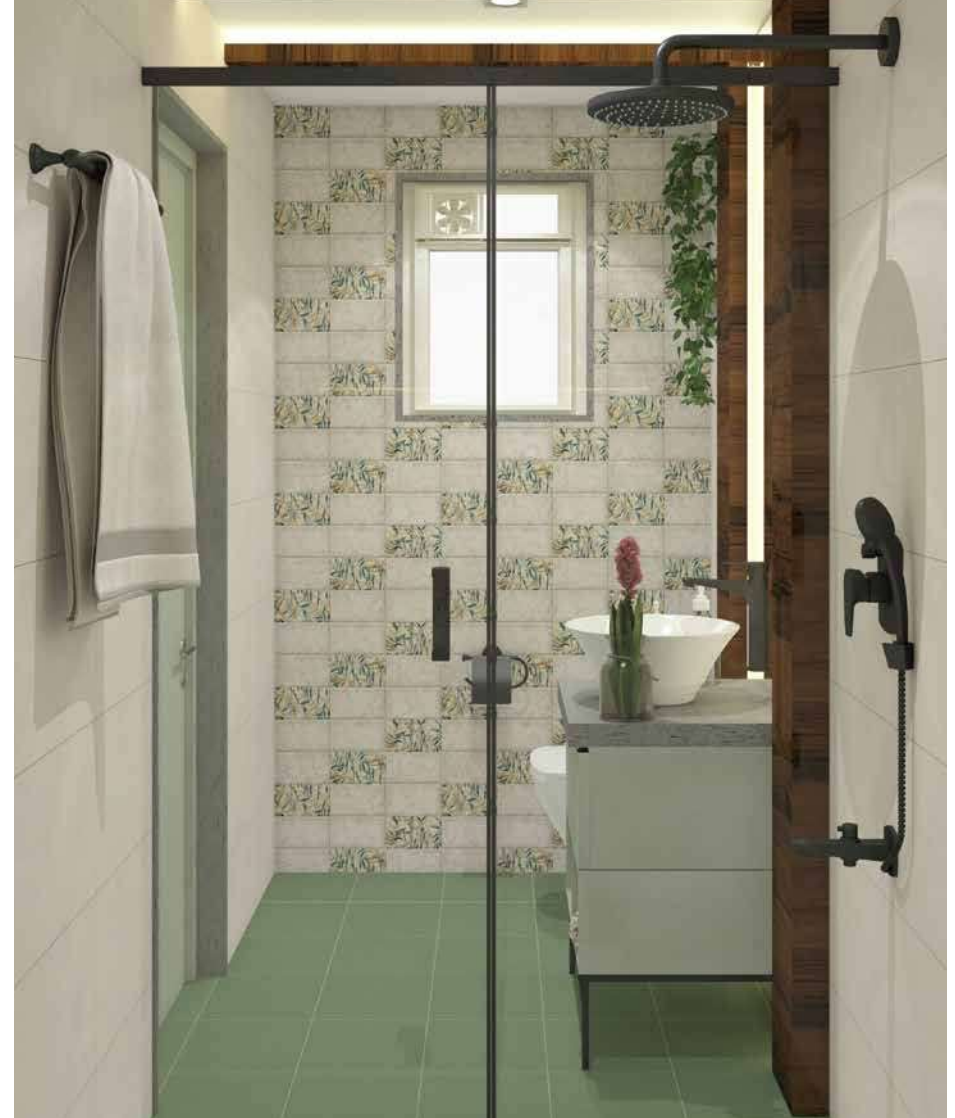

BS-MB-01
Black Square Plate

MBBHRF101
9 inch OHS Round

MBSA105N
15 inch RFS Arm Round

MBBHTS101
4.5 inch Hand Shower Round

MBAC302
Towel Ring

MBALBM102
Single Lever Basin Mixer Extended

Proton WH-32-P
Wall Mounted Closet
with PP Seat Cover

Altius TT-29-X*
Table Top Basin
(400x400x180)

MBC232N
Health Faucet Matt Black

02/ Palm Breeze

In this Sanctuary theme, wood tones and leafy palm print tiles create a calm forest ambience. Colours like browns, greens and greys represent natural elements like timber, foliage and stone.