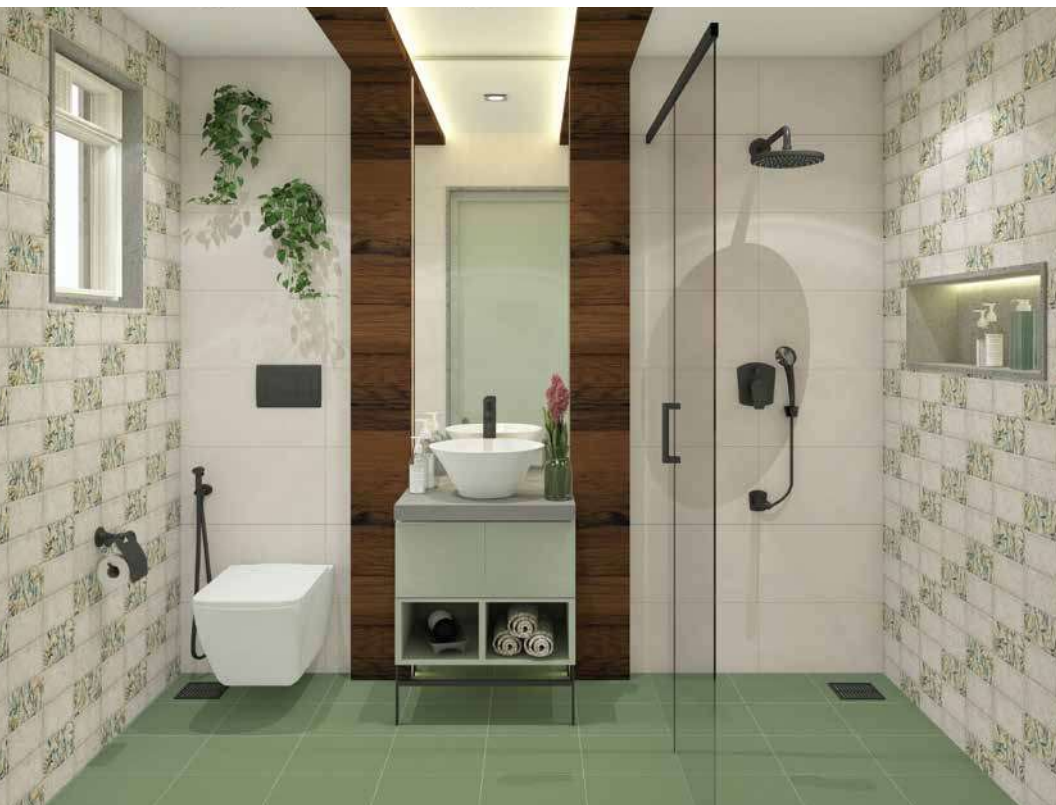

01/ *Green Turf*

To bring alive the spirit of the Sanctuary theme, this design uses green tiles and wood-like elements like ACP sheets instead of veneer for sustainability.

Additionally using cost-effective tiles that work well with city-sized bathrooms, and laminates in the same palette for doors and the vanity. Black canvas CP fittings add a bold accent to the theme.