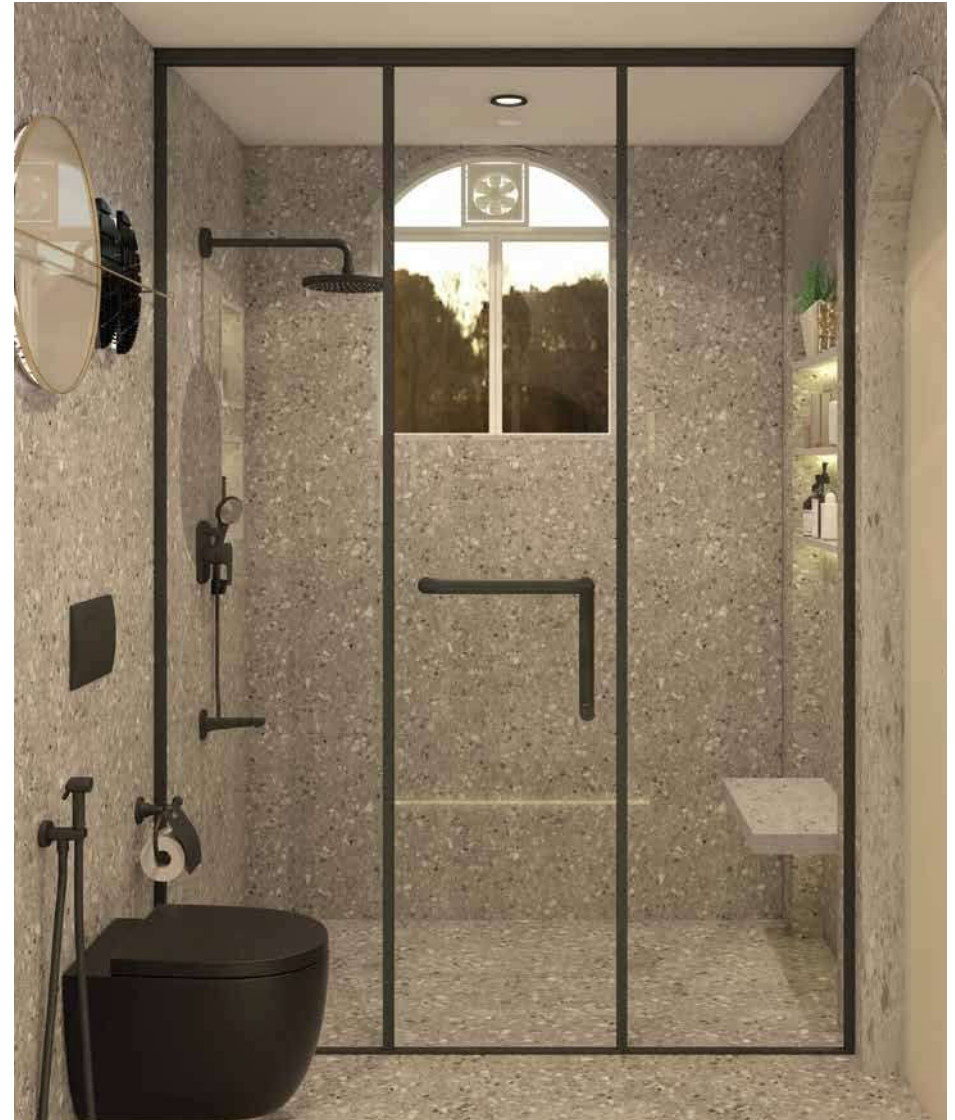

**MBBHRF101**  
9 inch OHFS Round

**MBSA105N**  
15 inch RFS Arm Round

**MBBHTS101**  
4.5 inch Hand Shower Round

**MBAC302**  
Towel Ring

**PETW101**  
Single Towel Bar

**WH-92-BLK**  
Wall Mounted Closet - Glossy Black

**Immerse UC-23-X**  
Under Counter Basin  
(535x430x185)

**MBC232N**  
Health Faucet Matt Black