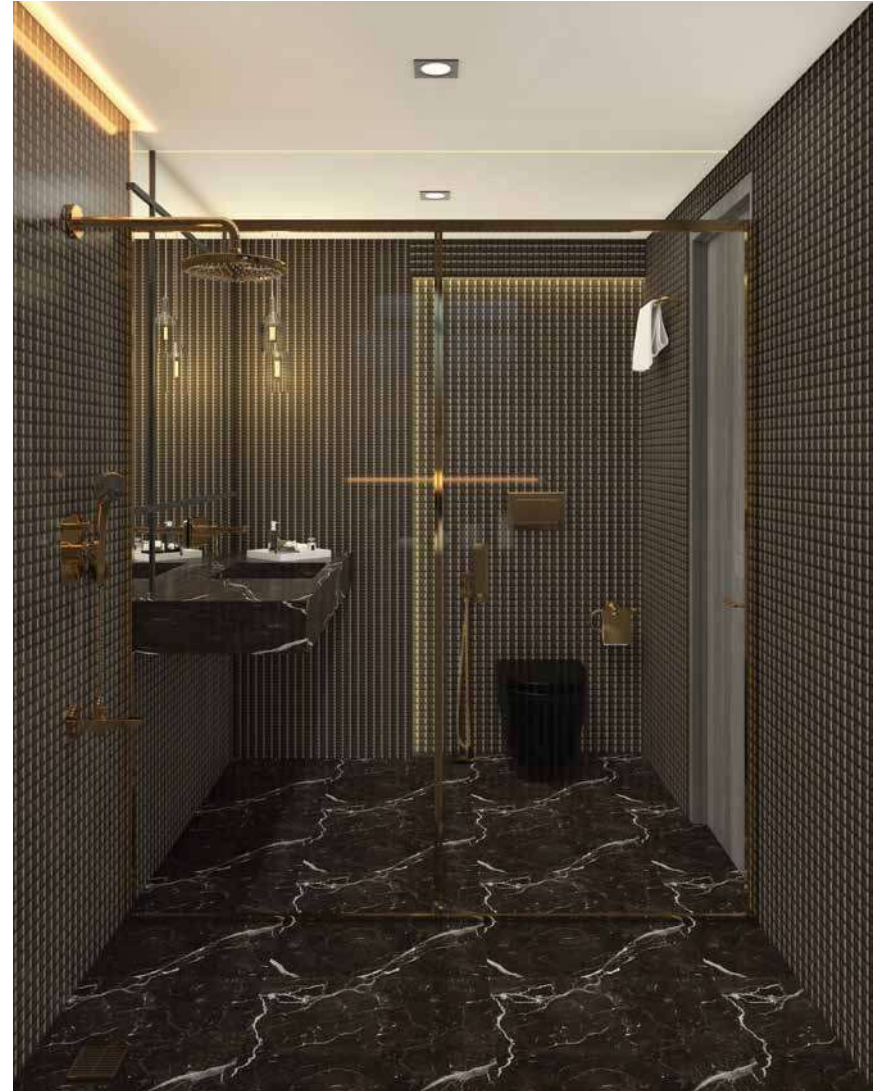

02 / *Bold Coal*

This slick bathroom in black marble uses glossy pixelated tiles for a premium, yet sustainable finish. Warm LED strip lighting accentuates its muted, single tone while light grey, wooden-look laminate merges with subtlety.

The integral washbasin becomes a statement, highlighted with gold CP fittings and black sanitary ware that continue through the space to tie elements together.