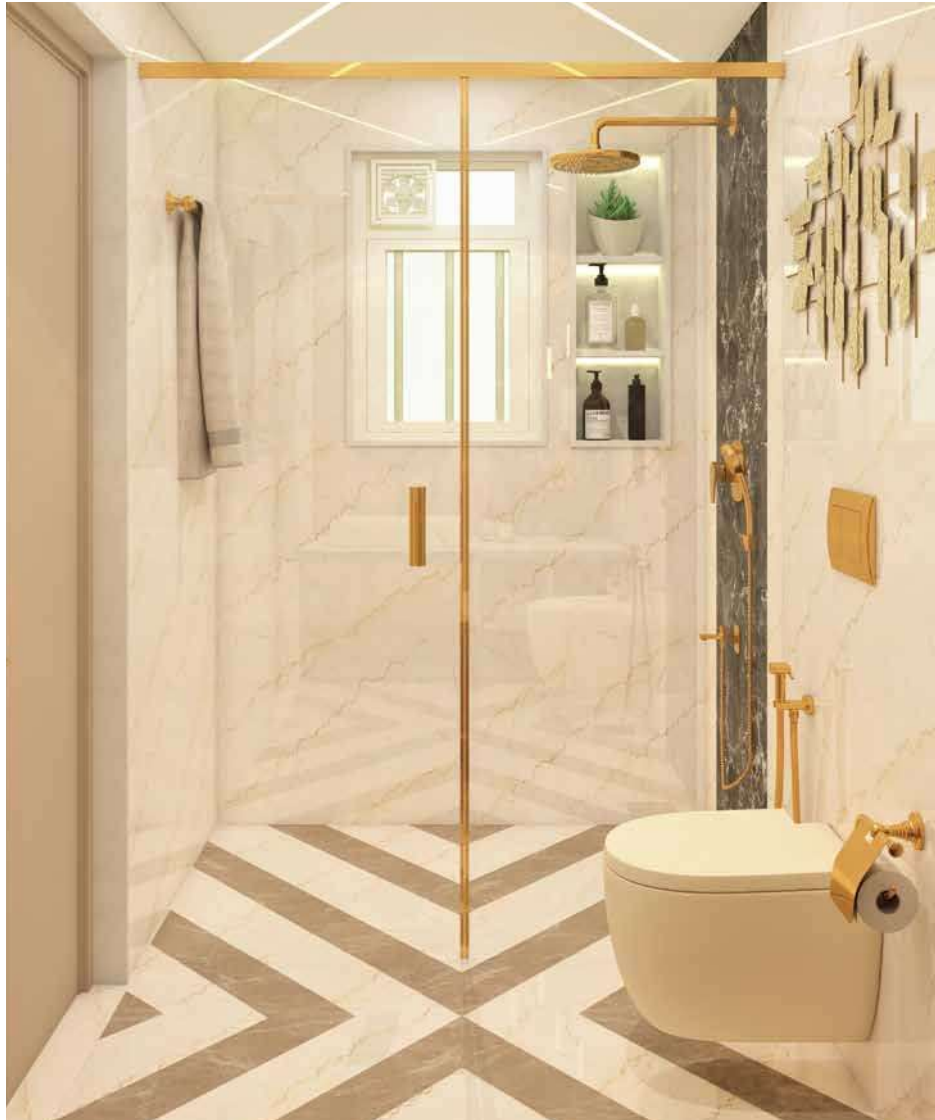

A back-painted vanity door with gold legs replace the basic look, and pair perfectly with the decorative mirror, hanging lights, Canvas gold CP fittings and beige sanitary ware.

LAPIS NATURA / VOGUE FLUORITE
SIZE: 1200 x 600mm

CELDER GREY
SIZE: 1200 x 600mm

GLINT MARBO / MARMI CREMA
SIZE: 1200 x 600mm

MICHAELANGELO
MARBLE

LAMINATE
SIZE: 600 x 900mm
148-TIDAL SAND

GDALBM102
Single Lever Basin Mixer Extended

GDAC306
Toilet Paper Holder

GDSA105N
15 inch RFS Arm Round

BS-FG-01
Gold Square Plate

GDBHRF101
9 inch DHS Round

GDMYSP102
Button Spout

GDC232N
Health Faucet

GDAC301
Towel Rail (61 cm)

GDBHTS101
4.5 inch Hand Shower

TT-73-BGE
Table Top Rectangle Large
(610x345x110 mm)