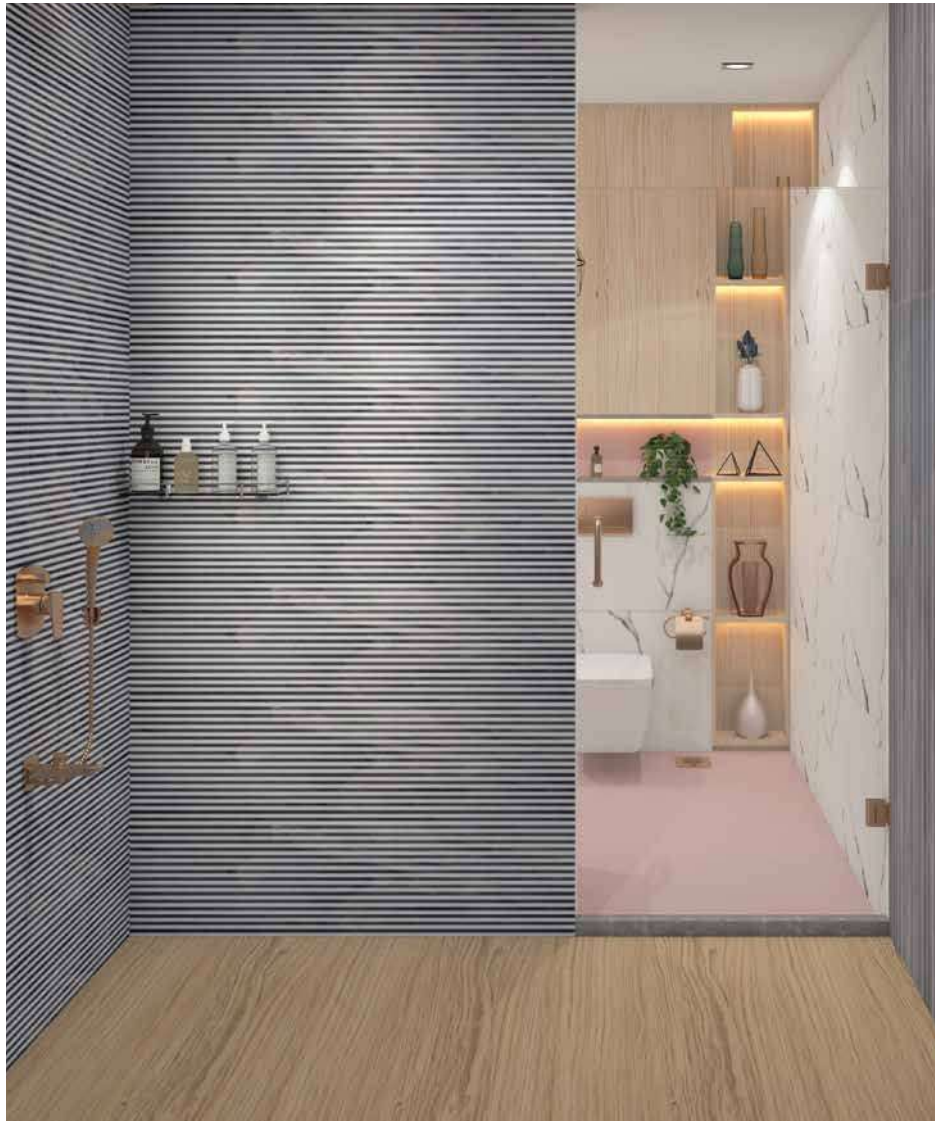

AC-702
Towel Ring

MASTER BATHROOM

06/ *Pink Blush*

Subtle chic means this design is always in vogue. This cool, urban bathroom gets its bright look with classic statuario and pastel pink tiles, from the recently released Asian Paints colours of the year.

A light wooden texture for the floor and storage give it an earthy quotient, while striped tiles texture the monochromatic look. All finished with black CP fittings and white sanitary ware.

GEORGIA WHITE
SIZE: 1200x600 mm