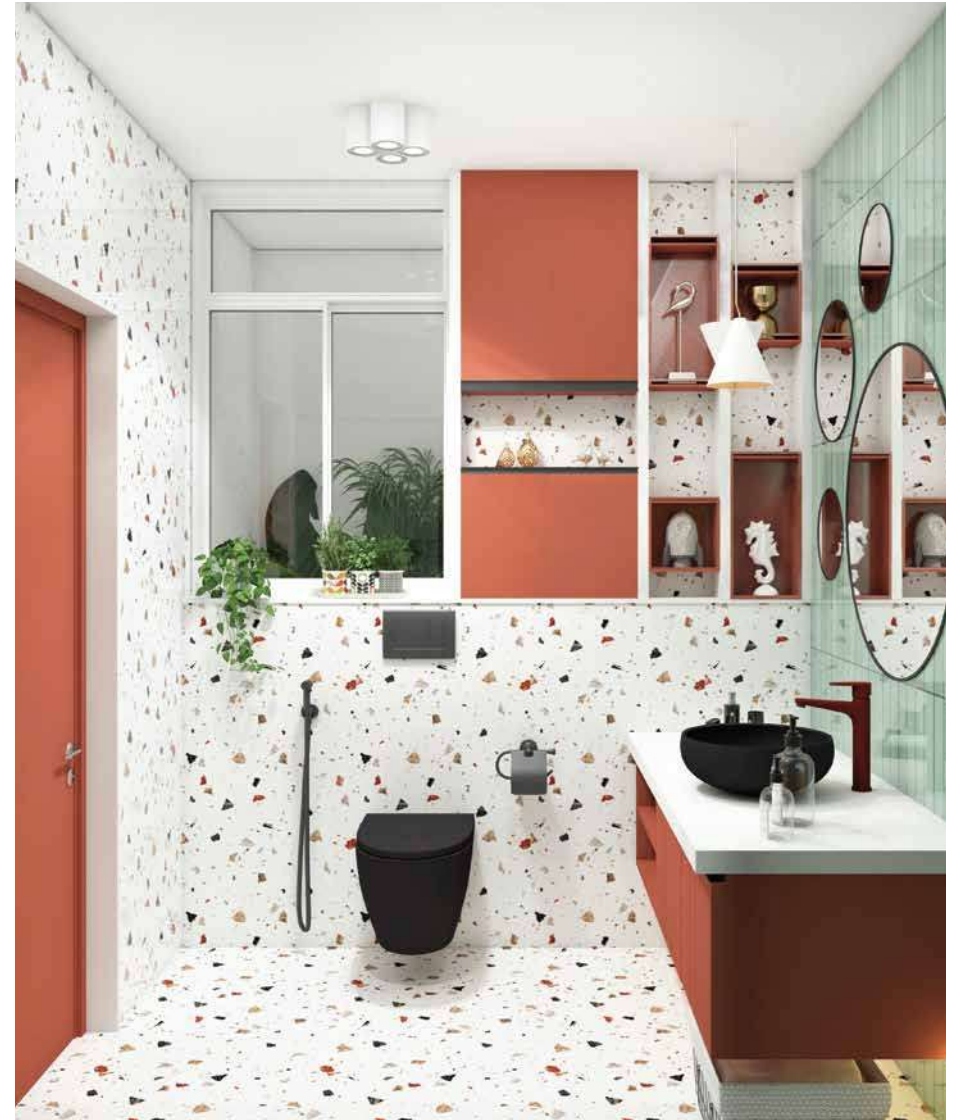

GDALDV111U
Upper SLCD HF Push

KIDS BATHROOM

03/ *Pastel Play*

Visualised as a children's bathroom, this lively design uses fresh pastels in mint green subway tiles that enhance the area's curves.

The floor is a colourful terrazzo, the wall sports a cluster of lights to resemble stars in the sky, while multiple-sized mirrors work as playful bubbles. The brick red furniture complements the colour palette, and black CP fittings and sanitary ware work as highlights.

CTZo4
SIZE: 600x600 mm

APP. CERAMIC
SUBWAY TILES

MIRROR
DIA-900 mm

APP. CHARCOAL
SHEET & LAMINATE

WHITE
QUARTZ

MBALBM102
Single Lever Basin Mixer Extended

MB-AG-306
Toilet Paper Holder

MBAC301
Single Towel Bar

BS-MB-01
Black Square Plate

MBMYSPl02
Button Spout

MBALDV111U
Upper SLCD HF Push

MBC232N
Health Faucet Matt Black

MBBHTS101
4.5 inch Hand Shower Round

TT-70-BLK
Table Top Round
(400x400x145 mm)

WH-70-BLK
Wall Hung Rimless
(530x370x360 mm)

MBBHRF101
9 inch OHS Round

04/ *Millennial Pinks*

This modern look brings alive the Urban Vogue theme with pink and grey chevron pattern tiles across the wet and dry areas.

A backlit LED cut-mirror accentuates the vanity wall, while strip lights highlight the chevron pattern in the wet area. Light grey walls and floor add cool ease, contrasted with the darker, black elements. Rose gold faucets finish this bathroom elegantly.