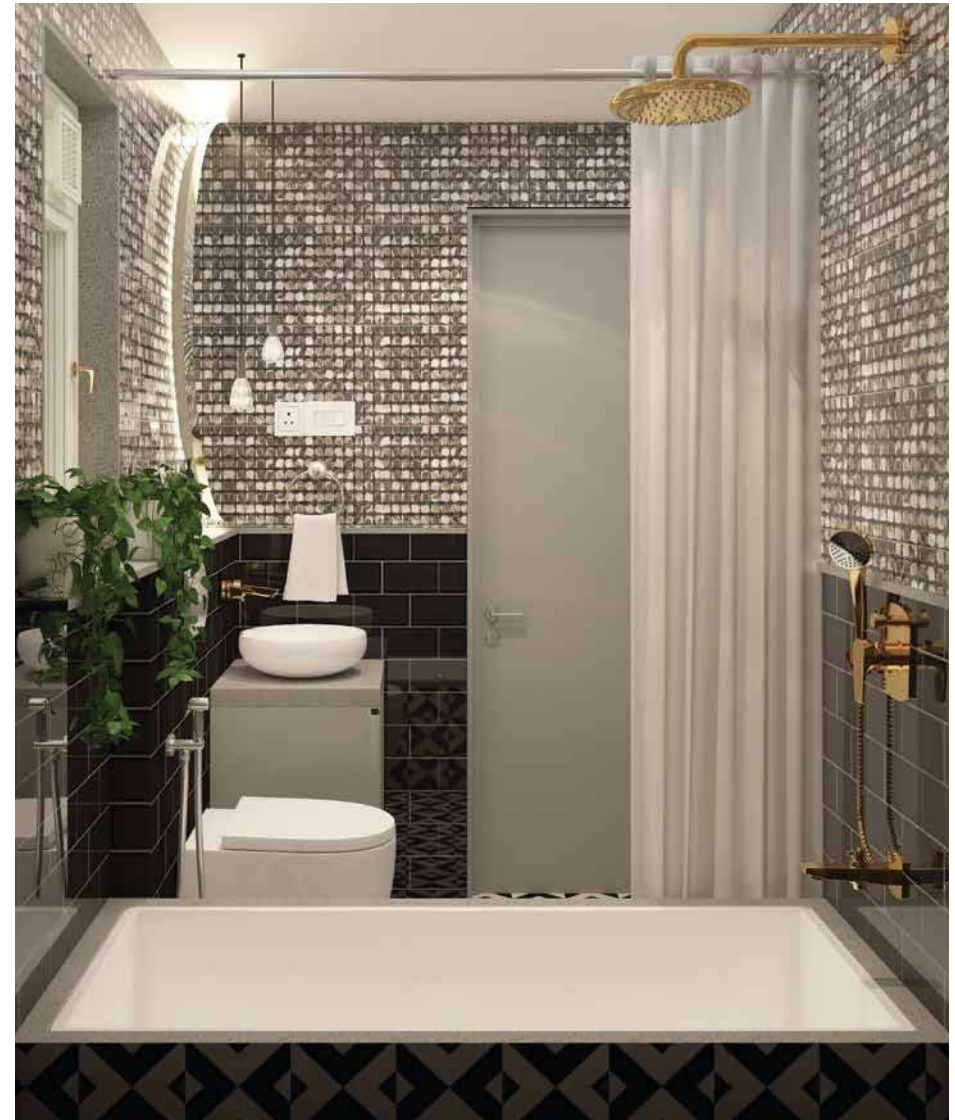

GREY
QUARTZ

BLACK SUBWAY
TILE LOCAL STORE

SOLID GREY
LAMINATE

GDMYSP102
Button Spout

RG-AC-306
Toilet Paper Holder

GDSA107N
18 inch RFS Arm Round

BS-PL-01
Chrome Square Plate

GDMYDV103U
Basin Spout Diverter Upper

GDALDV111U
Upper SLCD HF Push

GDBHTS101
4,5 inch Hand Shower

GDBHRF101
9 inch OHS Round

Serene TT-51-X
Table Top Basin
(370x370x120)

Proton WH-32-P
Wall Mounted Closet
with PP Seat Cover

C-232N
Pura NXT Health Faucet
with Rub-It Clean Feature