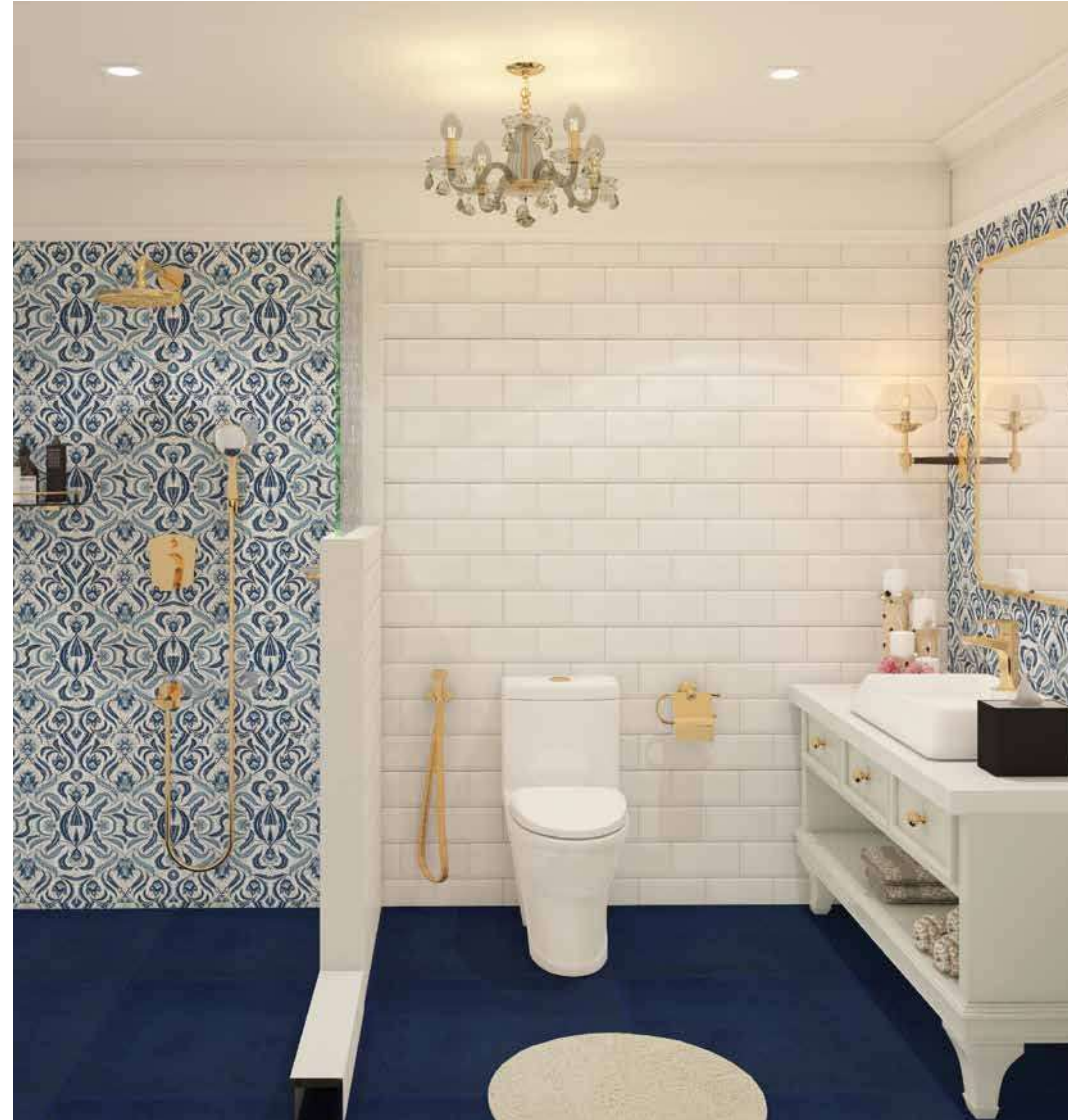

# 03/ Moroccan Whisper

This vintage design is soft sophistication with crisp white walls highlighted by bold gold. Spacious and luxurious in its look and feel, this bathroom never goes out of style. White tones are accented with gold Moroccan tiles, and golden faucets.

BS-FG-01  
Gold Square Plate

**GDBHTS102**  
4.5 inch Hand Shower Square

**GDMYSP102**  
Button Spout

**GDBHRF101**  
9 inch OHS Round

**GDAC302**  
Towel Ring

**GDSA106N**  
15 inch RSF Arm Square

**Maximus TT-44-X / TT-34-X**  
Table Top Basin  
(610x350x115 mm)

# 04/ *Victorian Blues*

A twist on the vintage theme, this design uses Victorian style printed tiles in blue, which continue into the vanity. A Victorian chandelier and side lamps on the mirror enhance the artful styling. The moulding on the ceiling are reminiscent of the era while white subway tiles balance the look. Golden CP fittings and white sanitary ware team up to complete the experience.