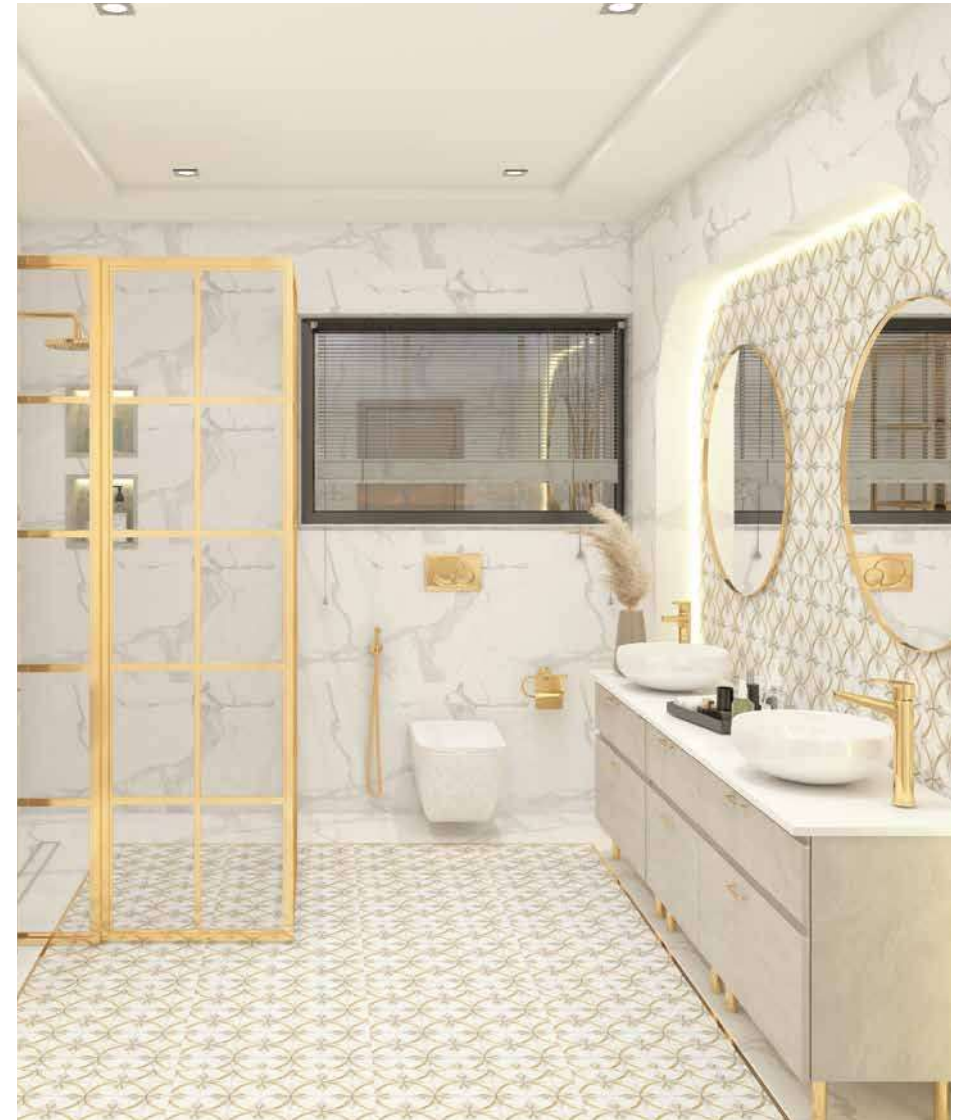

# 03/ Moroccan Whisper

This vintage design is soft sophistication with crisp white walls highlighted by bold gold. Spacious and luxurious in its look and feel, this bathroom never goes out of style. White tones are accented with gold Moroccan tiles, and golden faucets.

CALACATTA MARBLE  
SIZE: 1200x600 mm

WHITE MOROCCAN TILE  
SIZE: 600x600 mm

GREY  
GRANITE

CREAM  
MERQUINA- 5571

GDALBM102  
Single Lever Basin Mixer Extended

GD-AC-306  
Toilet Paper Holder

GDALDV111U  
Upper SLCD HF Push

BS-FG-01  
Gold Square Plate

**GDBHTS102**  
4.5 inch Hand Shower Square

**GDMYSP102**  
Button Spout

**GDBHRF101**  
9 inch OHS Round

**GDAC302**  
Towel Ring

**GDSA106N**  
15 inch RSF Arm Square

**Maximus TT-44-X / TT-34-X**  
Table Top Basin  
(610x350x115 mm)