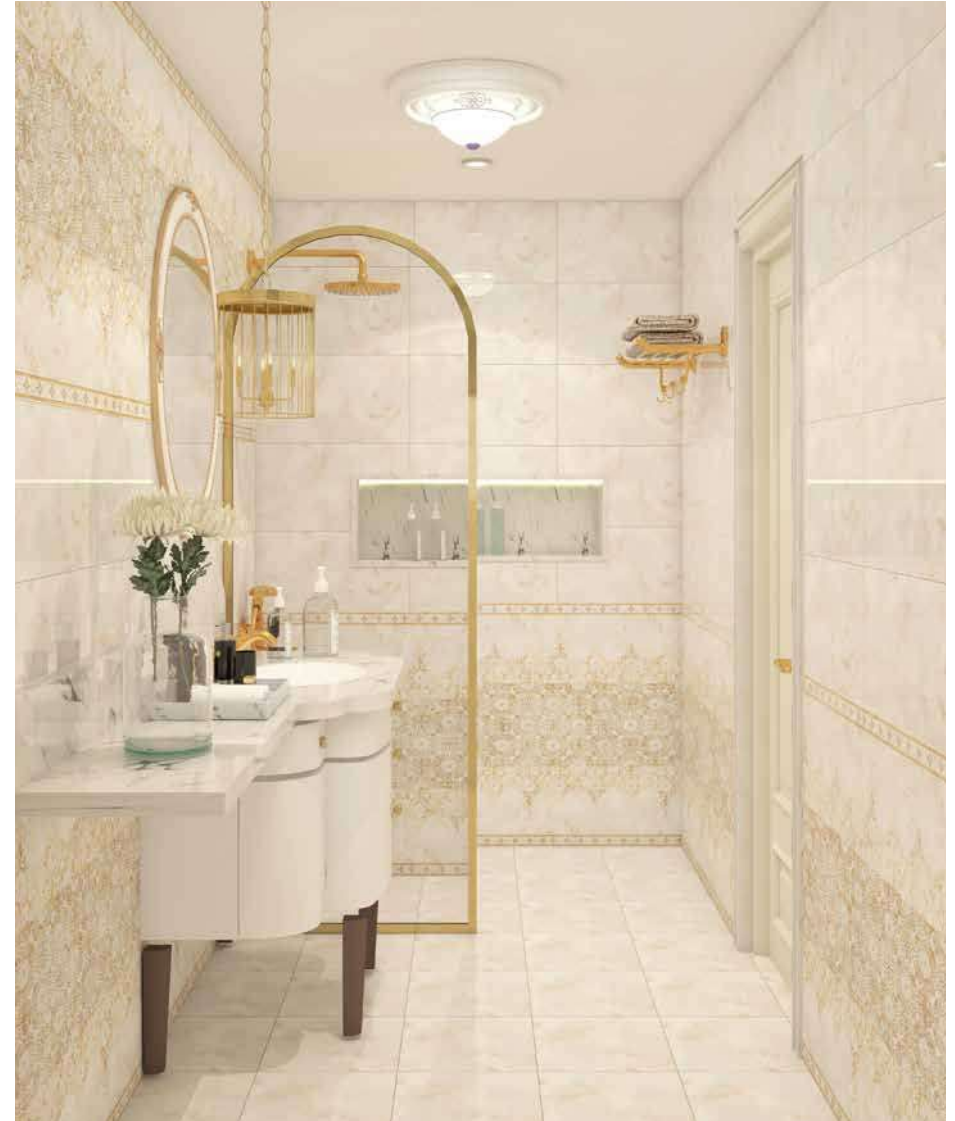

**V-310**  
3-Hole Basin Mixer without  
Pop-Up Waste System

**GD-AC-306**  
Toilet Paper Holder

**GDSA105N**  
15 inch RFS Arm Round

**AC-108**  
Towel Bracket (61 cm)

**GDBHRD101**  
9 inch OHS Round

**AM-120**  
Wall Mixer with Telephonic Shower  
Arrangement Only with Crutch

**GDC232N**  
Health Faucet

**Deon UC-22-X**  
Under Counter Basin  
(550x400x220)

**Robus OP-19-S / OP-19-SB\***  
One Piece Closet S Trap - 230 mm  
(335x660x750)

# 04/ *Victorian Blues*

A twist on the vintage theme, this design uses Victorian style printed tiles in blue, which continue into the vanity. A Victorian chandelier and side lamps on the mirror enhance the artful styling. The moulding on the ceiling are reminiscent of the era while white subway tiles balance the look. Golden CP fittings and white sanitary ware team up to complete the experience.