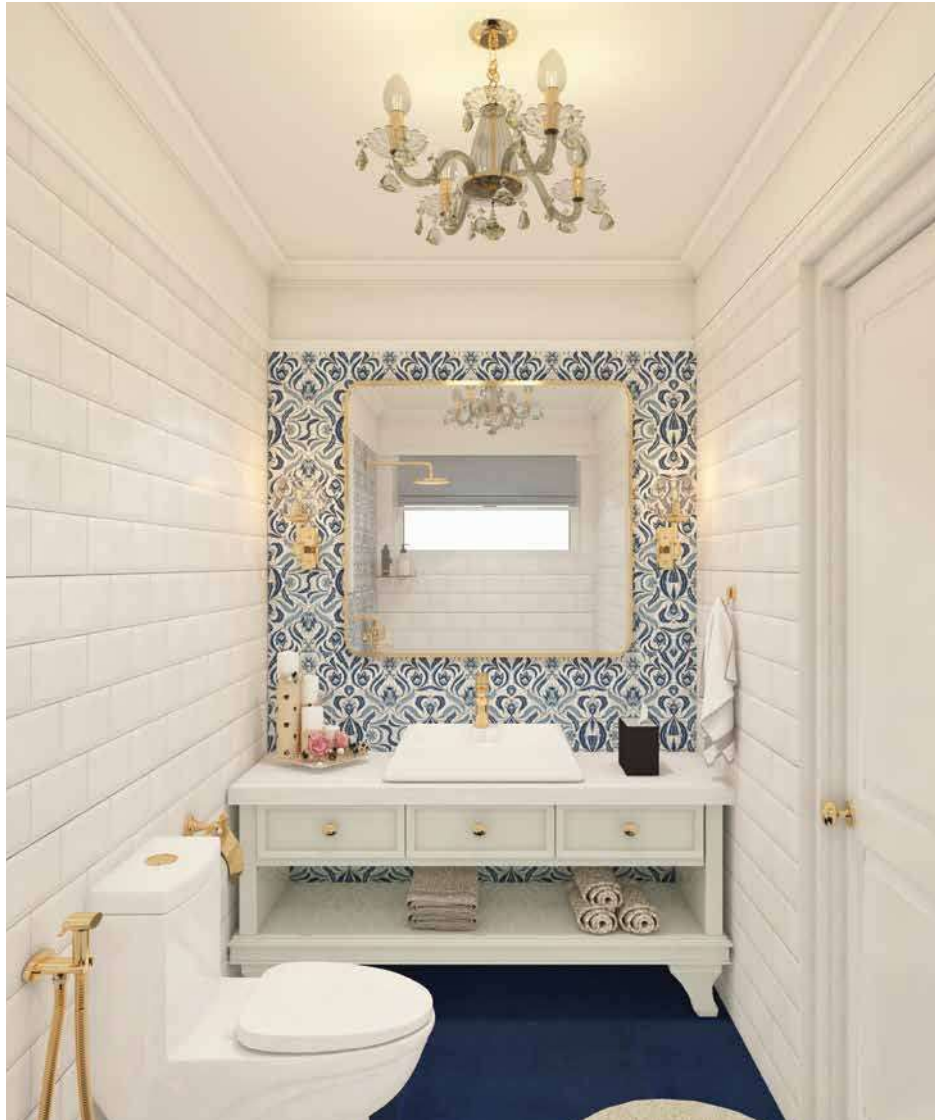

# 03/ Moroccan Whisper

This vintage design is soft sophistication with crisp white walls highlighted by bold gold. Spacious and luxurious in its look and feel, this bathroom never goes out of style. White tones are accented with gold Moroccan tiles, and golden faucets.

BS-FG-01  
Gold Square Plate

**GDBHTS102**  
4.5 inch Hand Shower Square

**GDMYSP102**  
Button Spout

**GDBHRF101**  
9 inch OHS Round

**GDAC302**  
Towel Ring

**GDSA106N**  
15 inch RSF Arm Square

**Maximus TT-44-X / TT-34-X**  
Table Top Basin  
(610x350x115 mm)

# 04/ *Victorian Blues*

A twist on the vintage theme, this design uses Victorian style printed tiles in blue, which continue into the vanity. A Victorian chandelier and side lamps on the mirror enhance the artful styling. The moulding on the ceiling are reminiscent of the era while white subway tiles balance the look. Golden CP fittings and white sanitary ware team up to complete the experience.