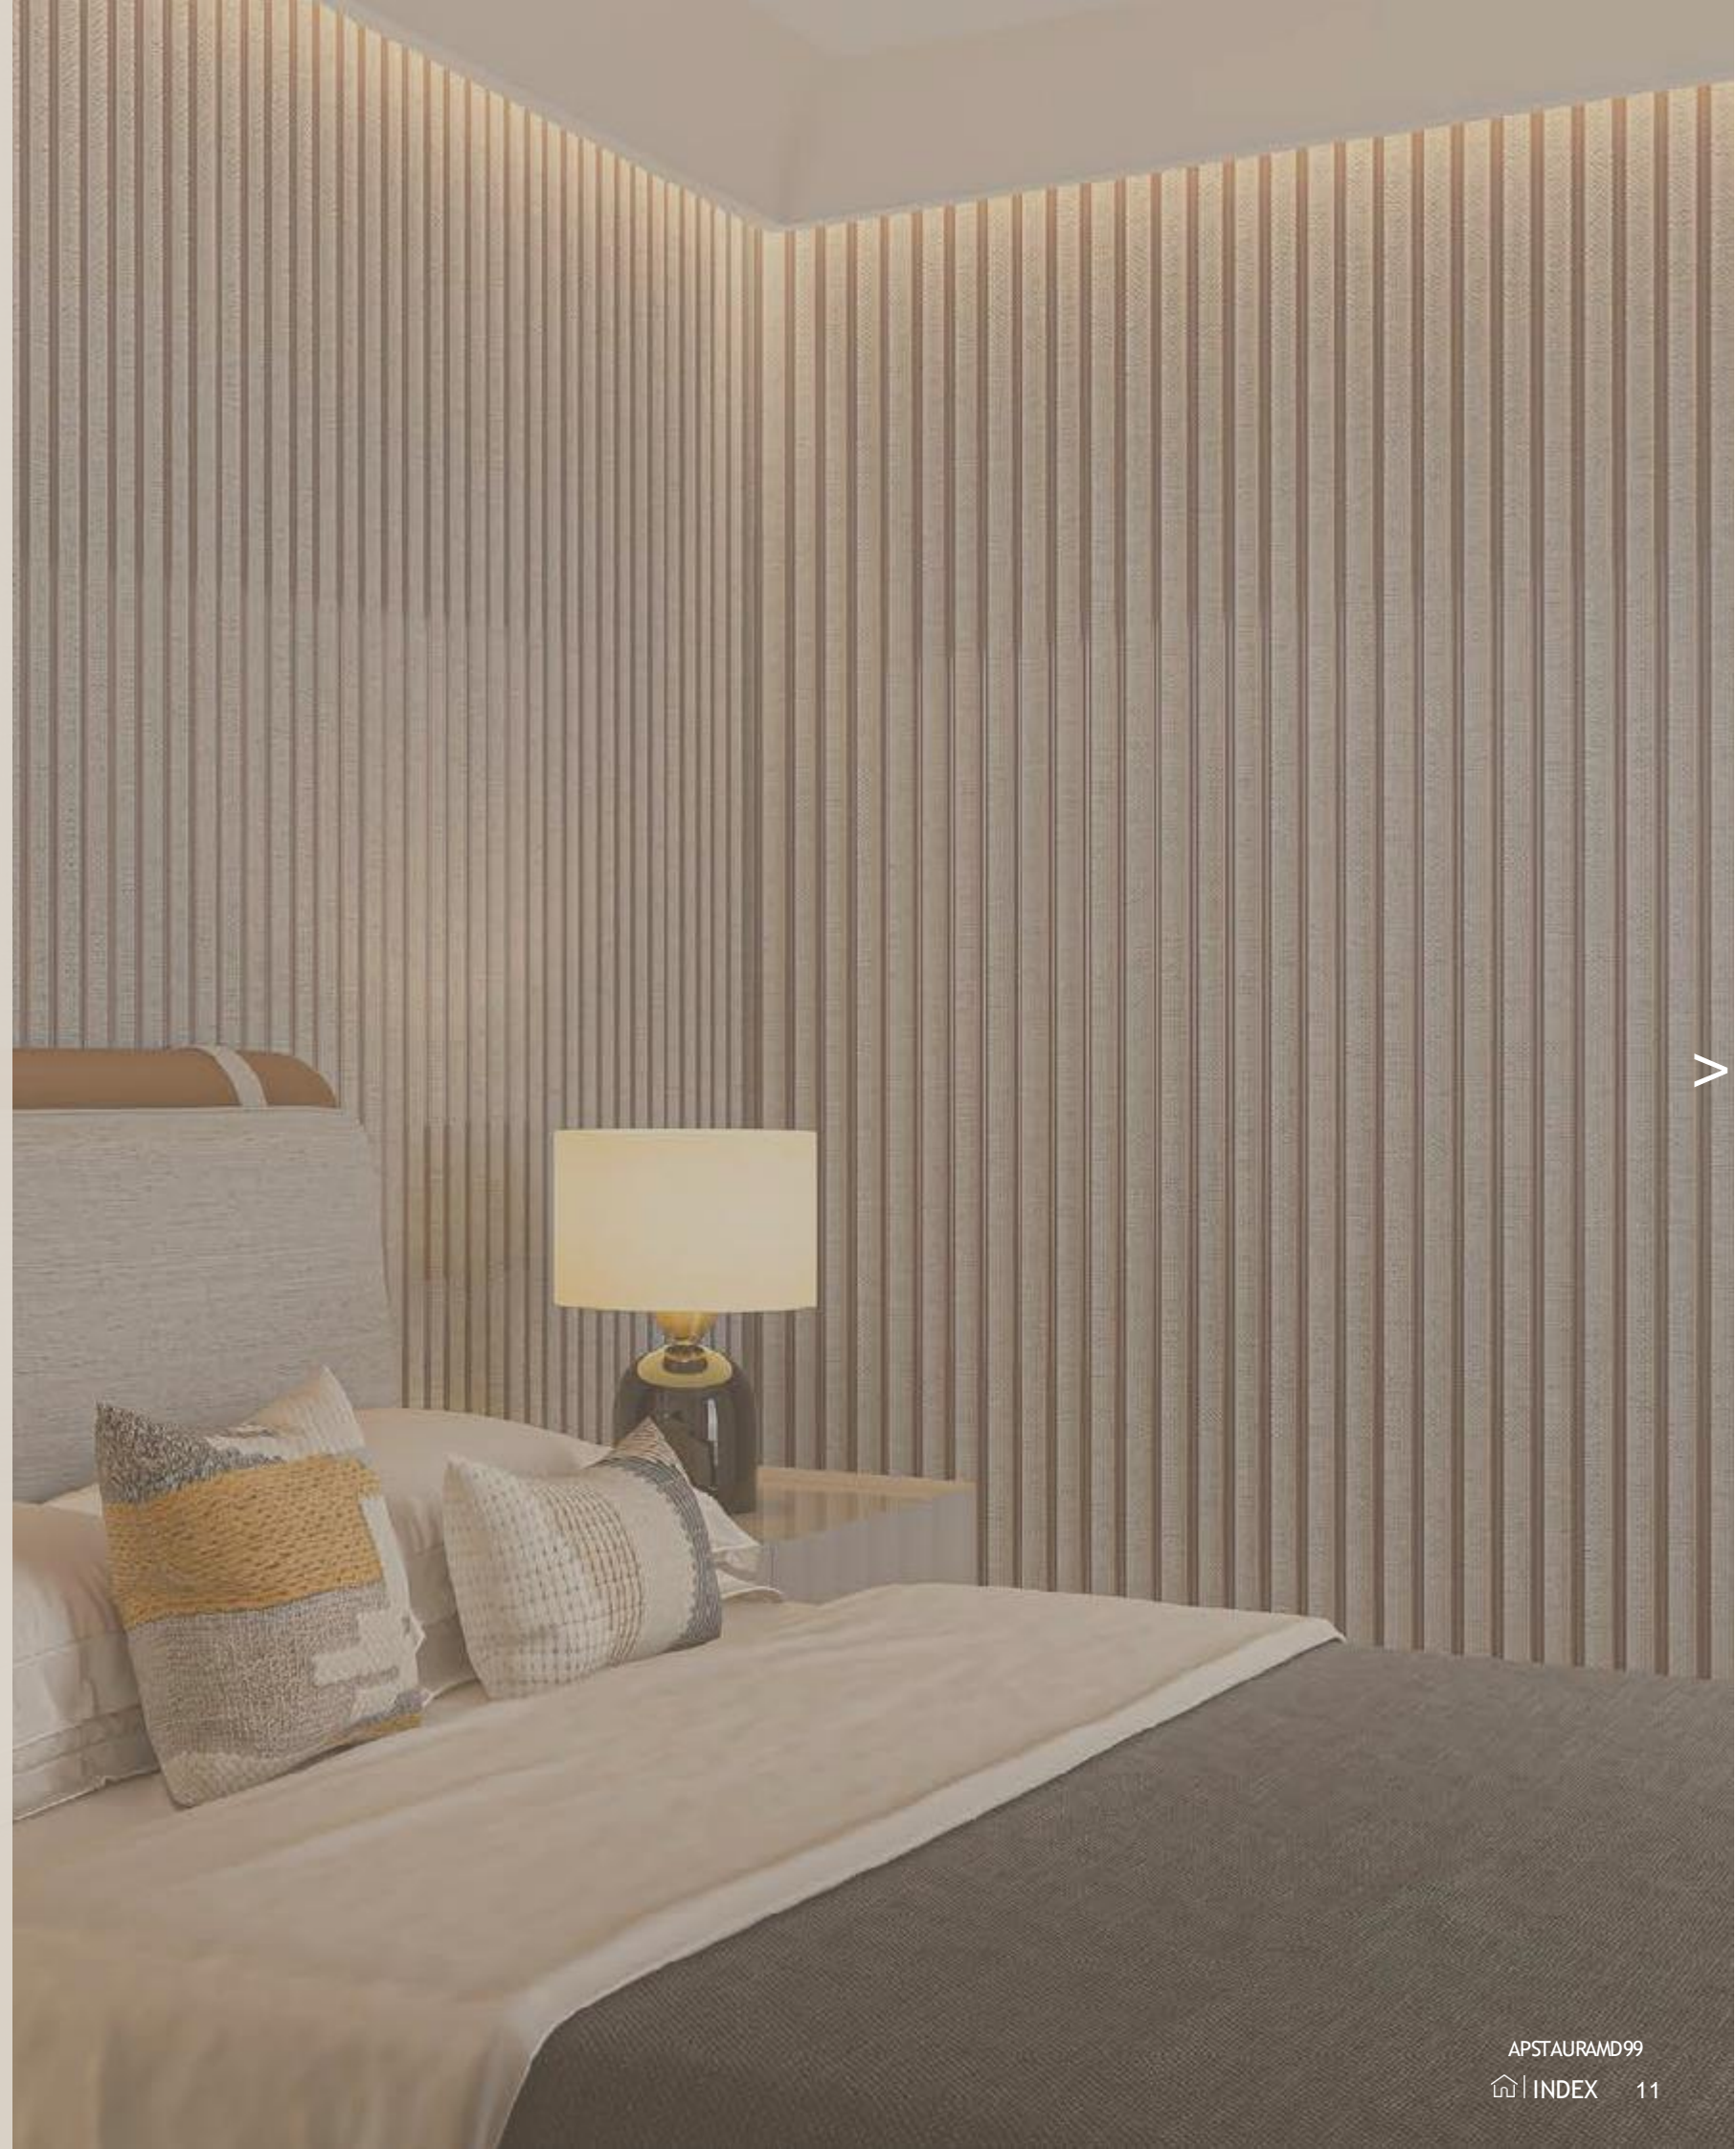

CHARCOAL LOUVERS

Stellar Vega | Stellar Leo | Stellar Aura

Charcoal Louvers by Beautiful Homes are decorative panels made of a mixture of charcoal and polystyrene, that offer a highly superior, resilient, and cost effective alternate to real wood panelling. These panels are characterized by a fluted or grooved surface texture, which consists of parallel, evenly spaced vertical channels or ridges. We have more than 150 design options ranging from wooden, stone, pastels and metallic textures.

Panel Size : 2400mm x 125mm
Panel Thickness : 11-18mm

Easy to Install

Termite proof

Light Weight

Easy to Maintain

Water proof

150+ Design options

STELLAR VEGA

Stellar Vega collection offers elegantly designed panels that are remarkably superior, resilient, and cost-effective alternative to authentic wood paneling. They bring a contemporary touch to your home, adding linear aesthetics and reimagining traditional Indian homes with a modern twist that seamlessly complements various settings. These Panels are ready for installation, with complete resistance to water and termites, ensuring exceptional durability.