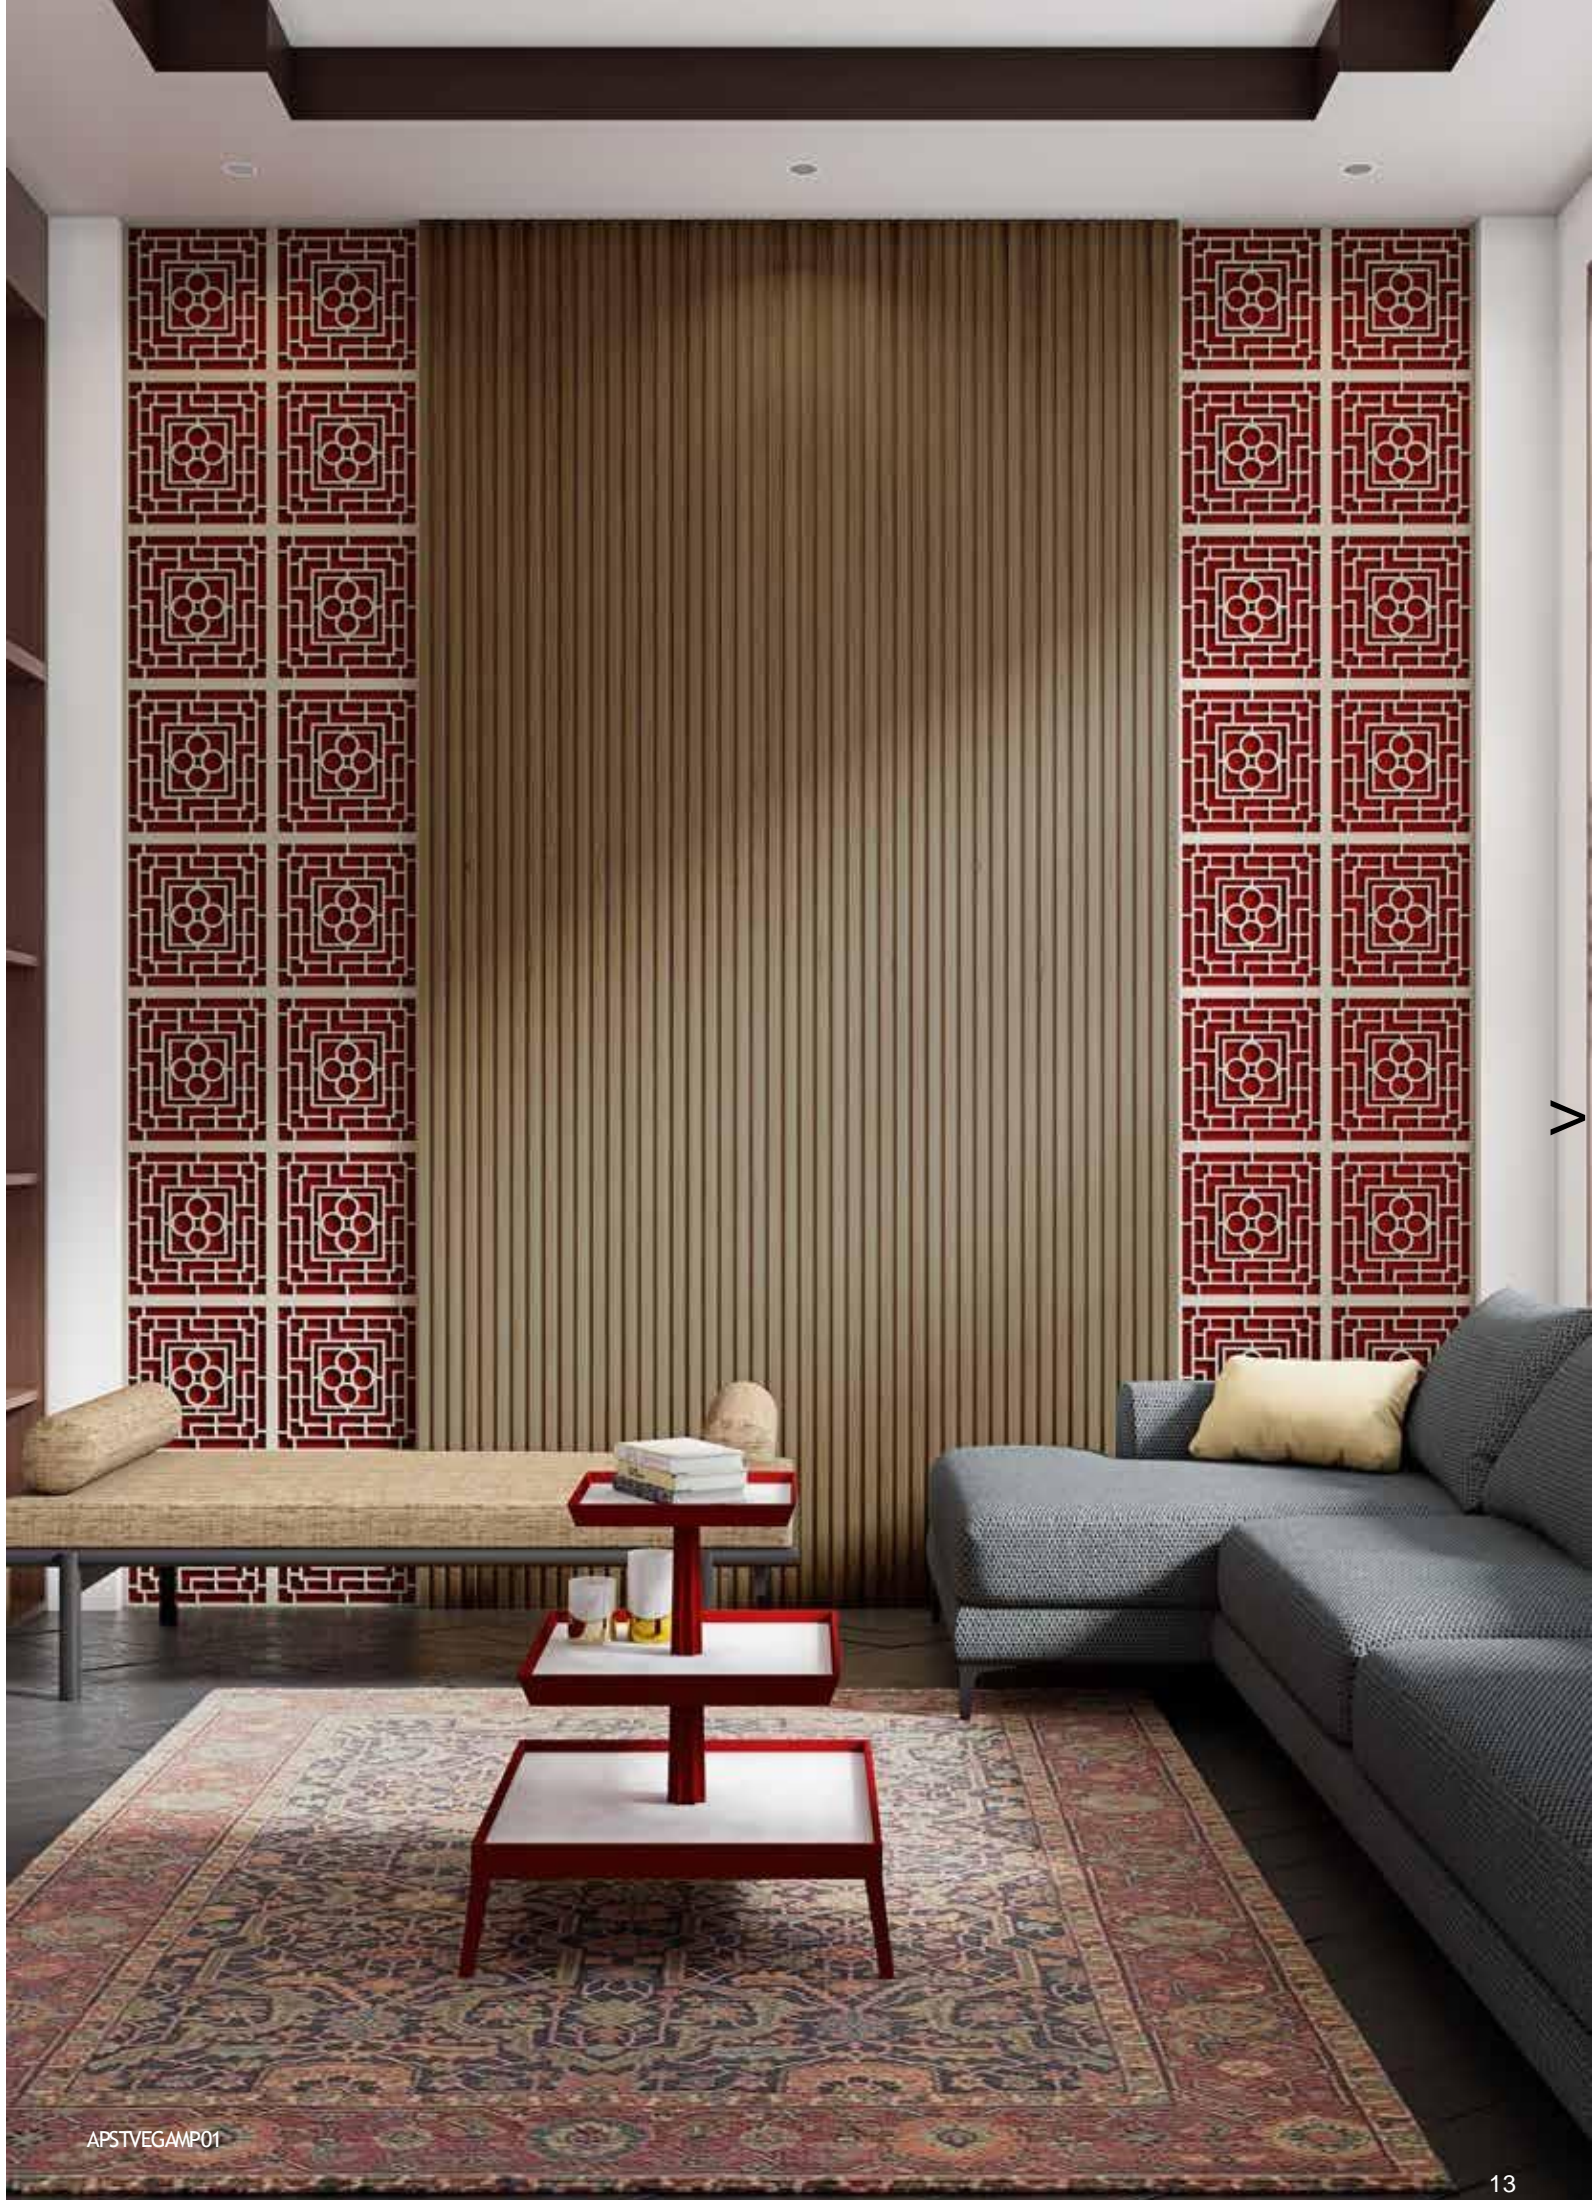

APSTVEGAMP01