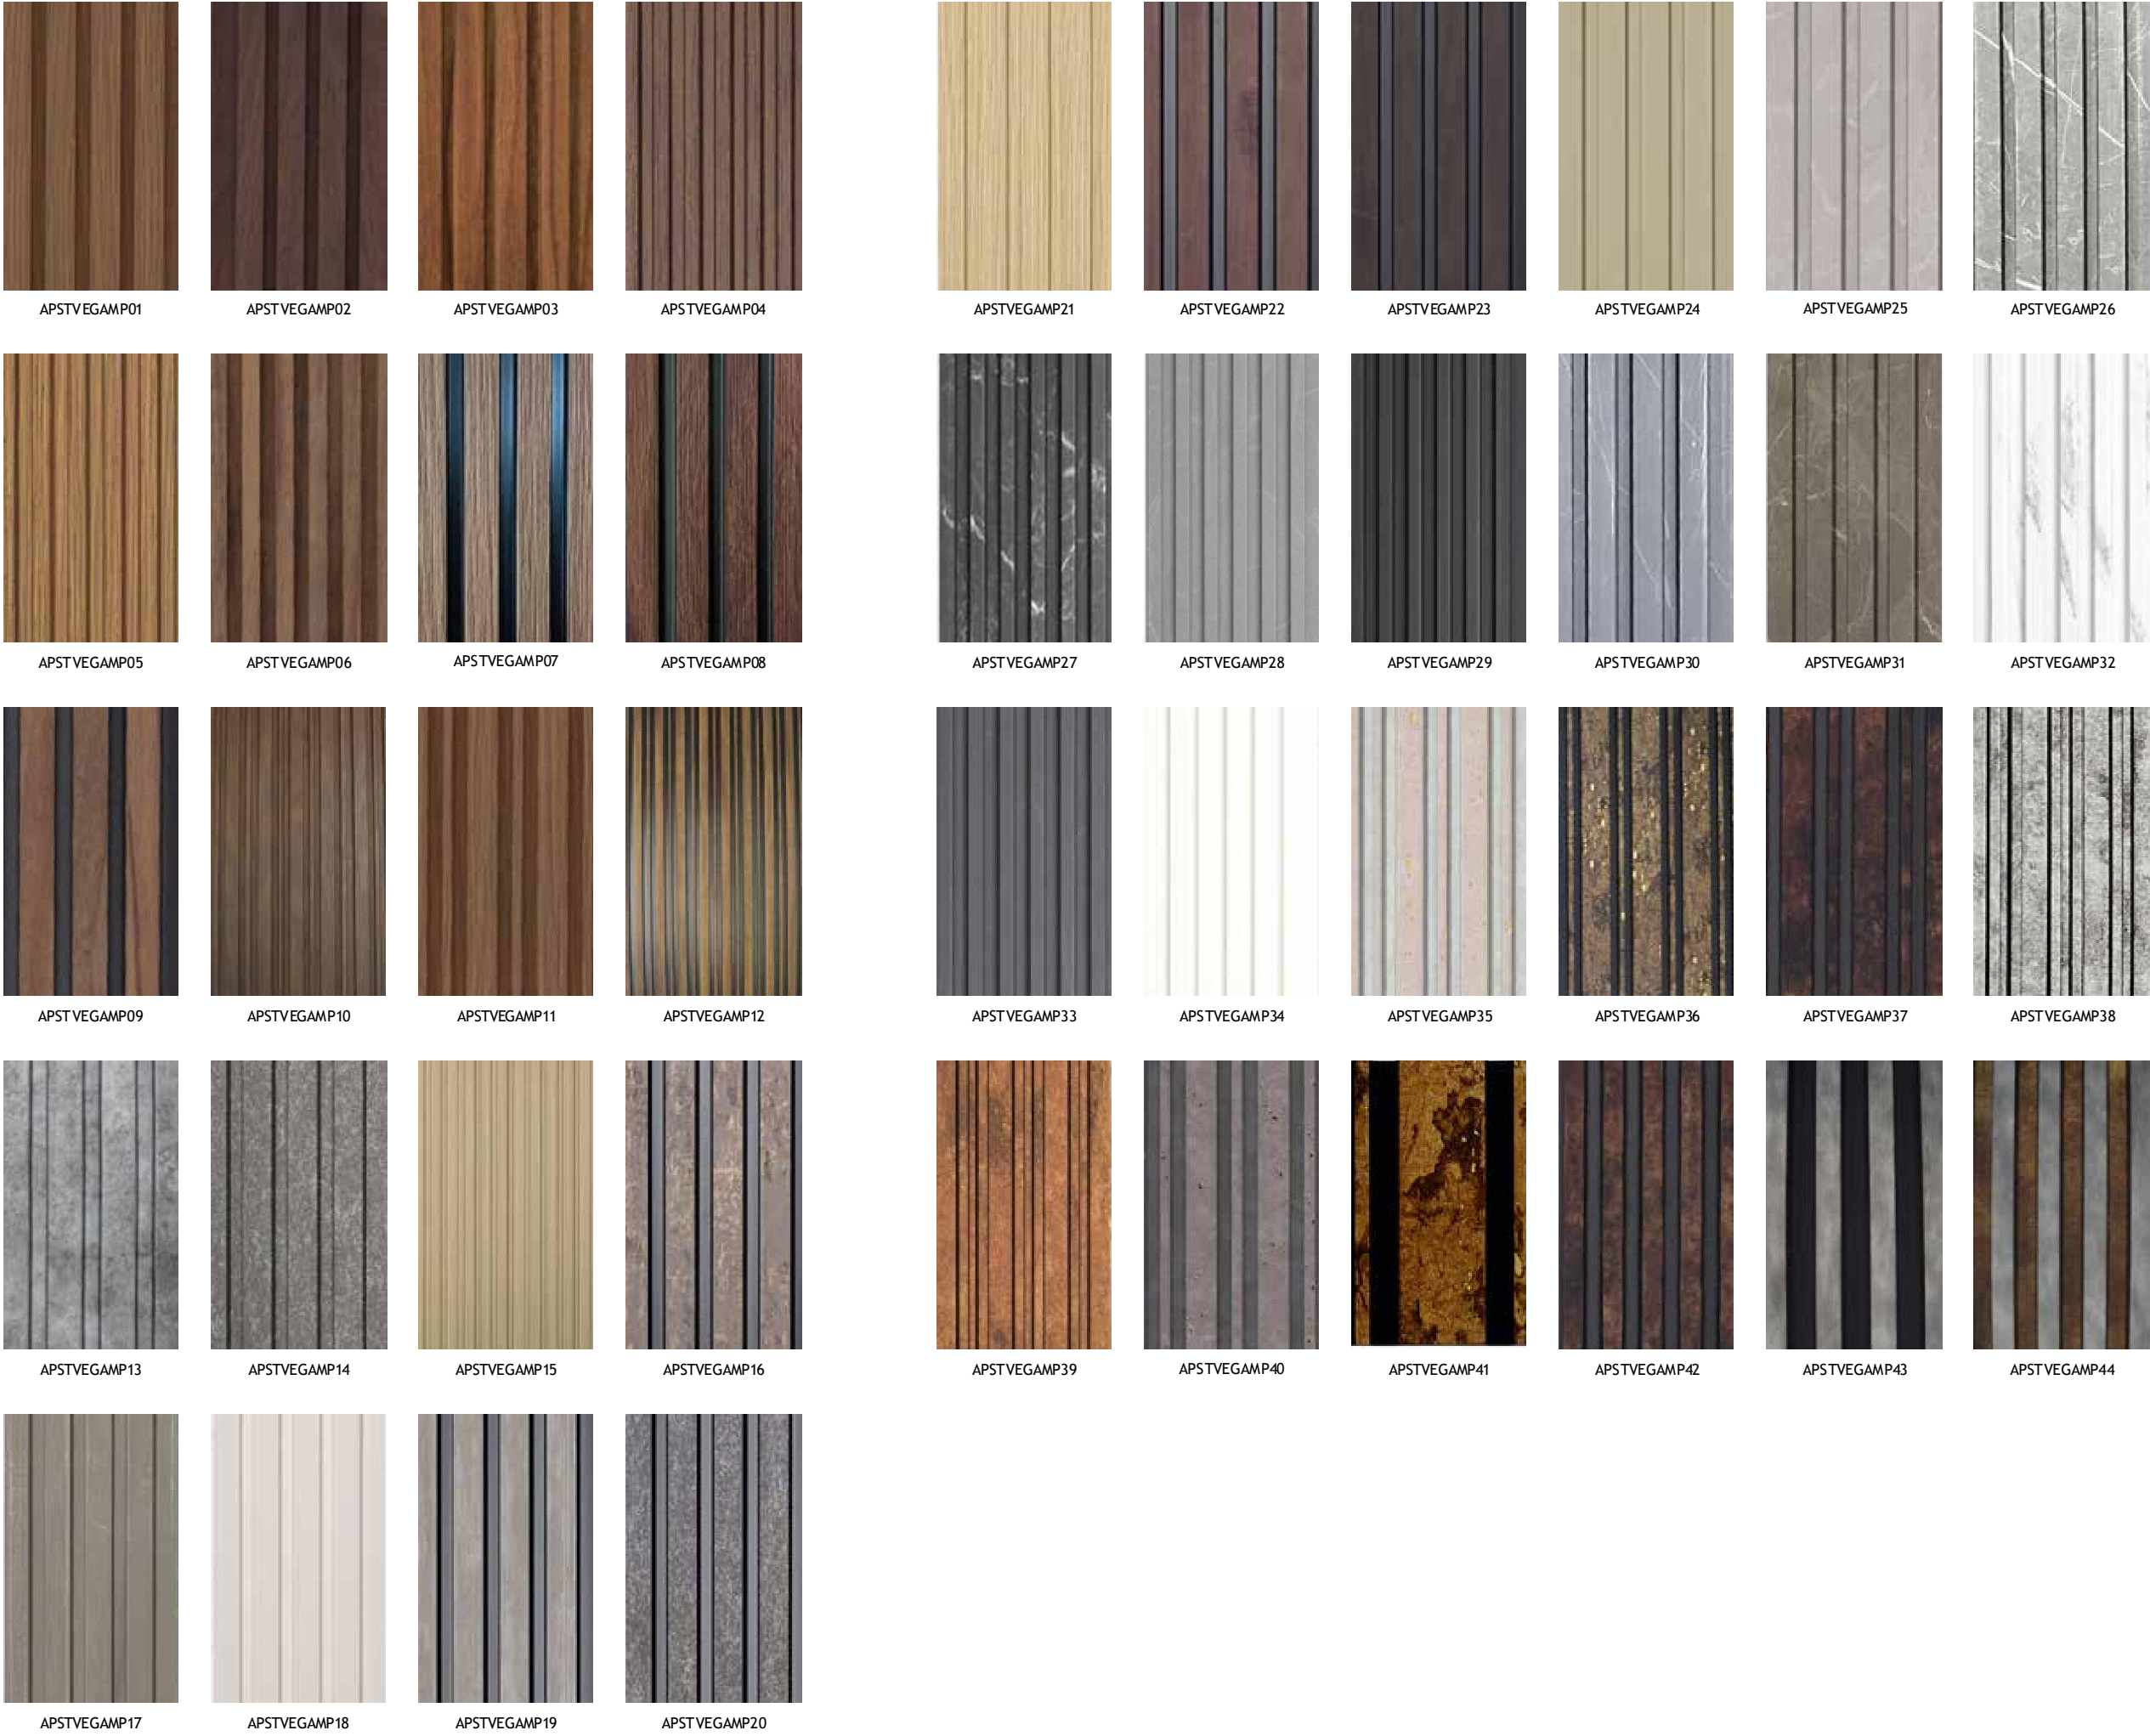

CHARCOAL LOUVERS

Stellar Vega

Length : 2400mm
Width : 125mm
Thickness: 11mm
Area per panel : 3.28 sqft

Material:
Polysterene + Charcoal

Application:
Interior Walls & Ceiling

Warranty:
5 years

Minimum Order Quantity:
10 panels

Installation:
These Wall Panels are recommended to be fixed by pasting them on a Plywood/ HDHMR substrate base panel which has been previously nailed onto the surface of the true wall . Please refer to the detailed installation guidelines for advice on wall panel fixing procedure.