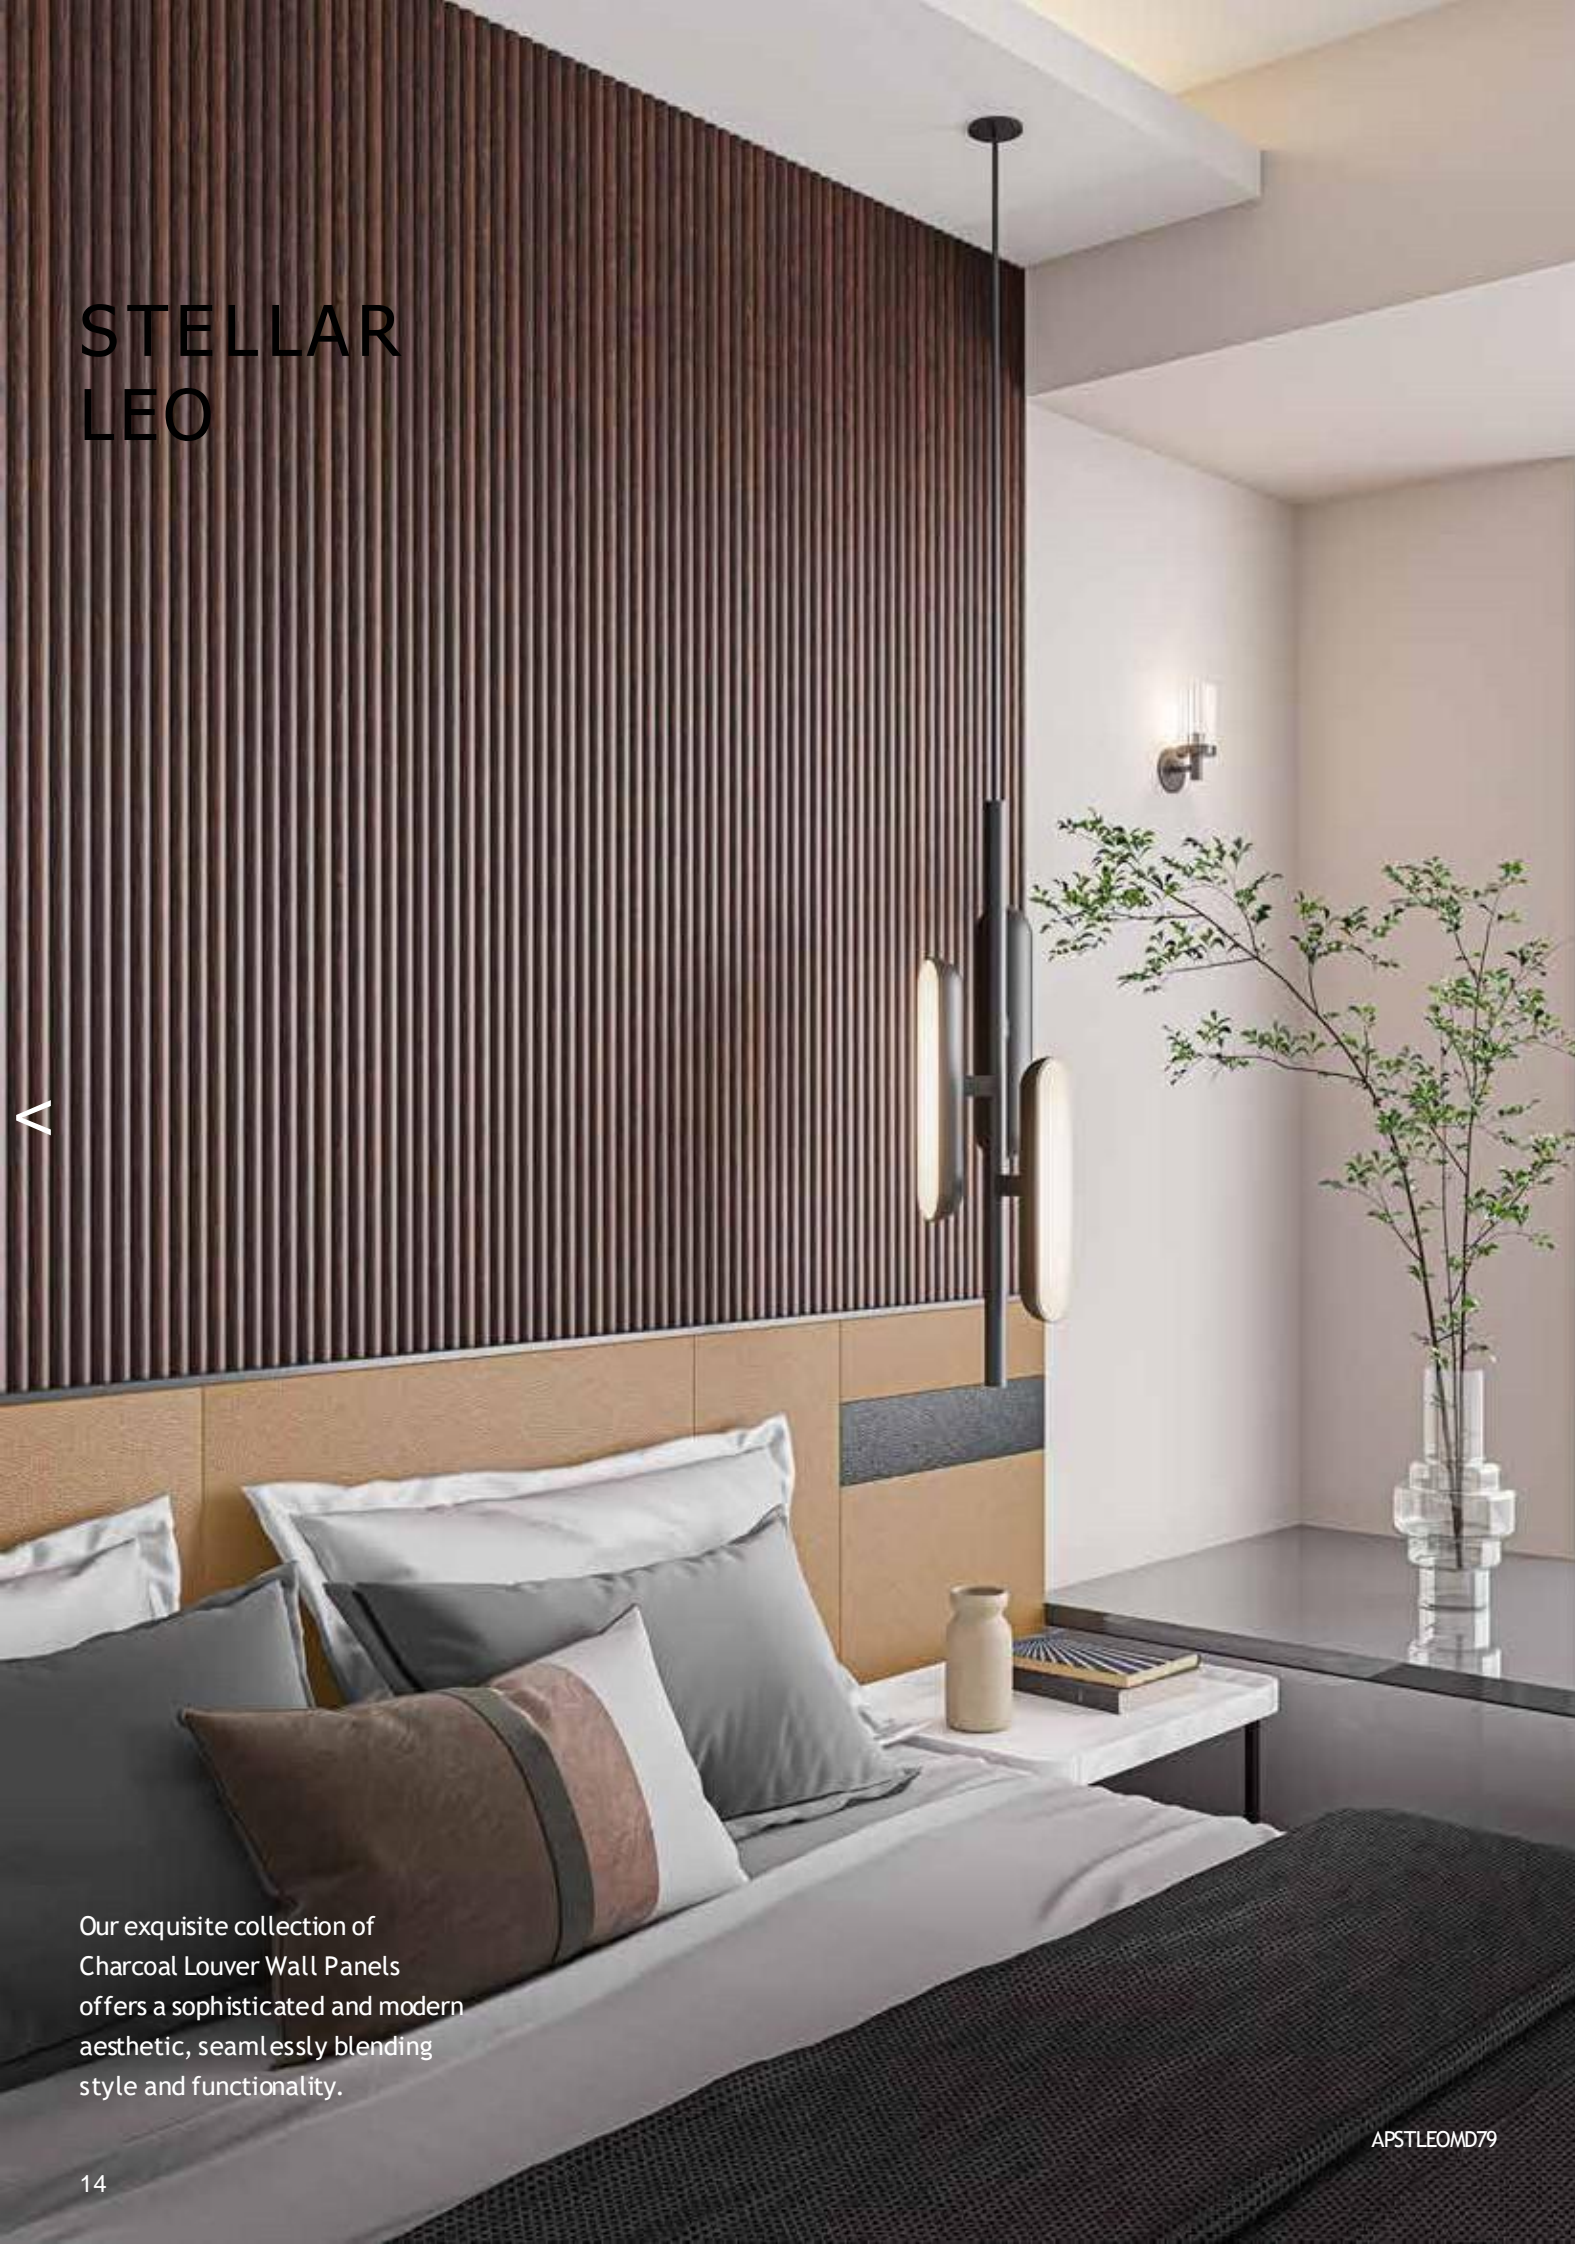

STELLAR LEO

Our exquisite collection of Charcoal Louver Wall Panels offers a sophisticated and modern aesthetic, seamlessly blending style and functionality.

APSTLEOMD79